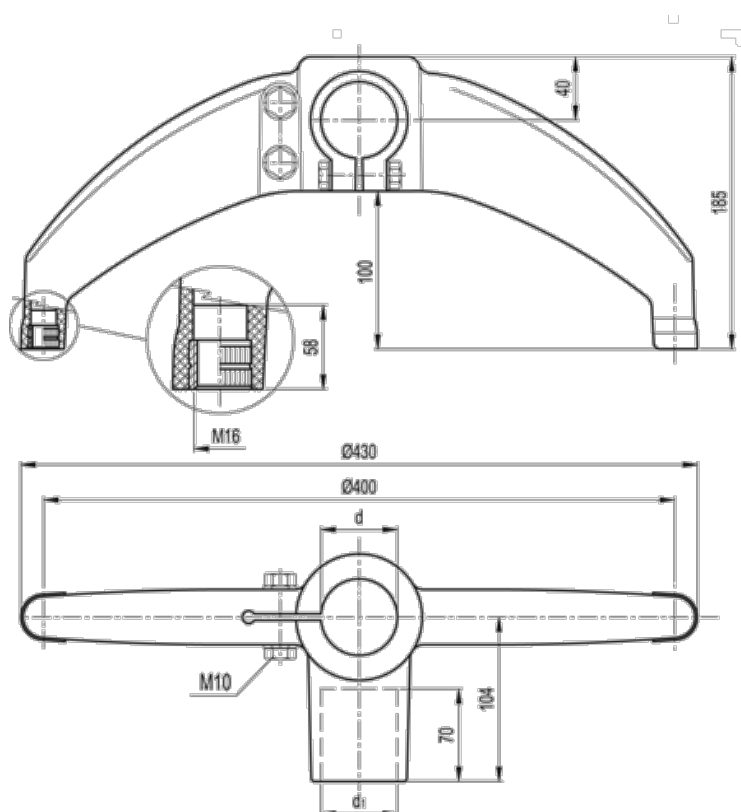

Data Sheet

Article number: 2310419629

Description: E+G Support base with connection joint
BAG2-180-48-42-SST

Measures

d (inch) = 1 1/2 Gas
d1 (inch) = 1 1/4 Gas
d1 (mm) = 42.4
d mm = 48.3
Weight (g) = 710